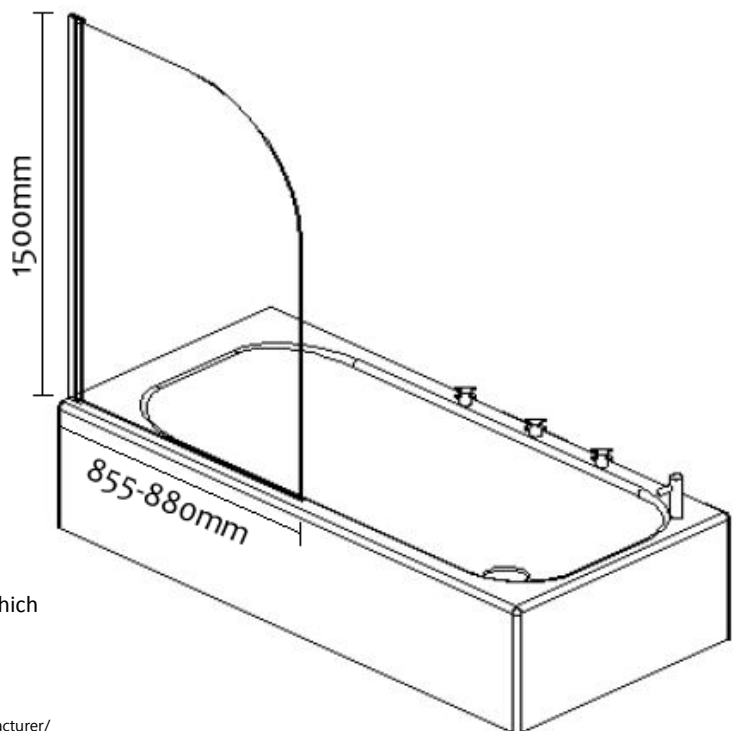

GUARANTEE

- All Alpine cabinets come with a genuine 5 Year Warranty which covers materials used and workmanship.

Dimensions and set-outs are correct at the time of publication, however the manufacturer/distributor takes no responsibility for printing errors.

The manufacturer/distributor reserves the right to vary specifications or delete models from their range without prior notification.

*Nominal Sizes Listed. Check actual size before installation. Returns will not be accepted for incorrect size.