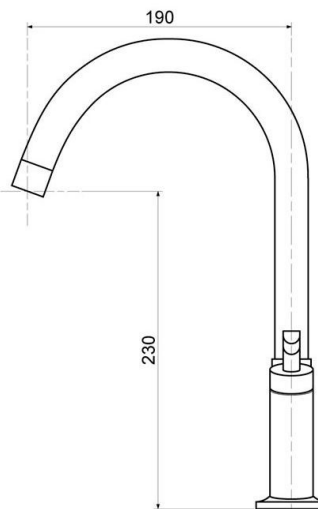

alpine

www.alpinekb.com.au