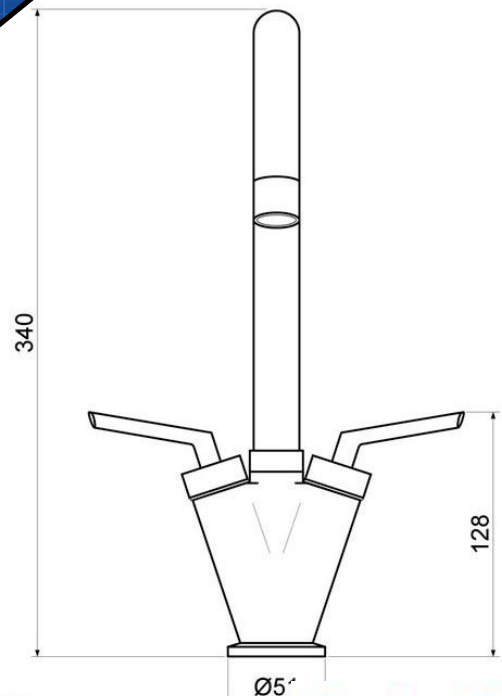

alpine

www.alpinekb.com.au