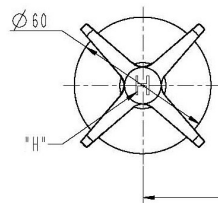

Dimensions and set-outs are correct at the time of publication, however the manufacturer/ distributor takes no responsibility for printing errors.

The manufacturer/distributor reserves the right to vary specifications or delete models from their range without prior notification.

alpine

WaterMark

www.alpinekb.com.au