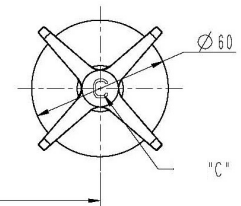

Dimensions and set-outs are correct at the time of publication, however the manufacturer/ distributor takes no responsibility for printing errors.

The manufacturer/distributor reserves the right to vary specifications or delete models from their range without prior notification.

alpine

WaterMark

www.alpinekb.com.au