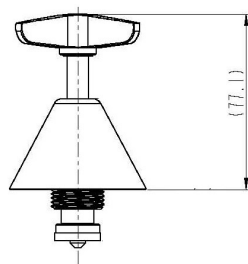

Dimensions and set-outs are correct at the time of publication, however the manufacturer/ distributor takes no responsibility for printing errors.

The manufacturer/distributor reserves the right to vary specifications or delete models from their range without prior notification.

alpine

WaterMark

www.alpinekb.com.au