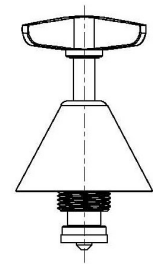

Dimensions and set-outs are correct at the time of publication, however the manufacturer/ distributor takes no responsibility for printing errors.

The manufacturer/distributor reserves the right to vary specifications or delete models from their range without prior notification.

alpine

WaterMark

www.alpinekb.com.au