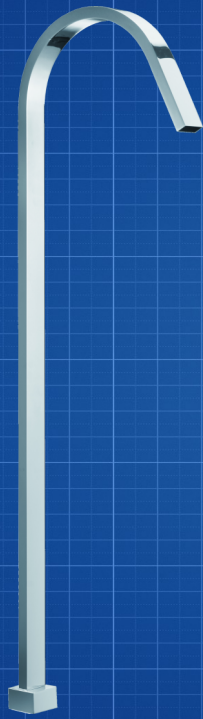

Q01.0386.0CP

Square Bath

Spout

FEATURES & BENEFITS

- Durable chrome finish
- Designed for easy installation
- Solid Brass construction for long life

COLOUR

- Chrome Finish

MANUFACTURING MATERIALS

- Solid Brass Construction

GUARANTEE

- All Alpine tapware come with
- 5 years on Tap body
- 2 years on cartridge
- 1 year on chrome finish
- 3 months on O-rings and Washers

Dimensions and set-outs are correct at the time of publication, however the manufacturer/ distributor takes no responsibility for printing errors.