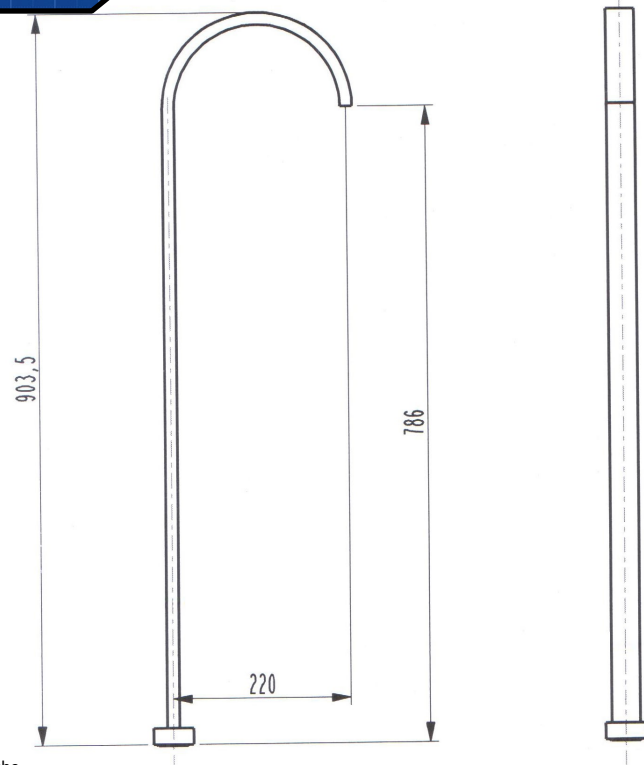

Q01.0386.0CP

Square Bath

Spout

FEATURES & BENEFITS

- Durable chrome finish
- Designed for easy installation
- Solid Brass construction for long life

COLOUR

- Chrome Finish

MANUFACTURING MATERIALS

- Solid Brass Construction

GUARANTEE

- All Alpine tapware come with
- 5 years on Tap body
- 2 years on cartridge
- 1 year on chrome finish
- 3 months on O-rings and Washers

Dimensions and set-outs are correct at the time of publication, however the manufacturer/ distributor takes no responsibility for printing errors.