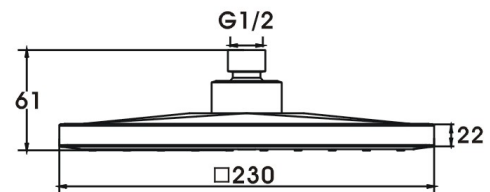

GUARANTEE

- All Alpine tapware come with
- 5 years on Tap body
- 2 years on cartridge
- 1 year on chrome finish
- 3 months on O-rings and Washers

Dimensions and set-outs are correct at the time of publication, however the manufacturer/ distributor takes no responsibility for printing errors.

The manufacturer/distributor reserves the right to vary specifications or delete models from their range without prior notification.