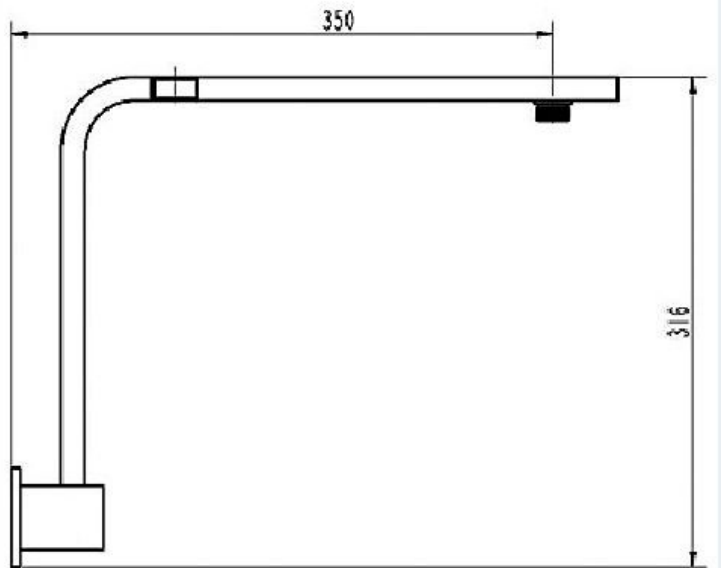

CP-F0445-0 Square Hi-Rise Shower Arm

FEATURES & BENEFITS

- Durable chrome finish
- Designed for easy installation
- Solid Brass construction for long life
- Ergonomic, easy grip solid lever handle

COLOUR

- Chrome Finish

MANUFACTURING MATERIALS

- Solid Brass Construction

GUARANTEE

- All Alpine tapware come with
- 5 years on Tap body
- 2 years on cartridge
- 1 year on chrome finish
- 3 months on O-rings and Washers

Dimensions and set-outs are correct at the time of publication, however the manufacturer/ distributor takes no responsibility for printing errors.

The manufacturer/distributor reserves the right to vary specifications or delete models from their range without prior notification.

www.alpinekb.com.au