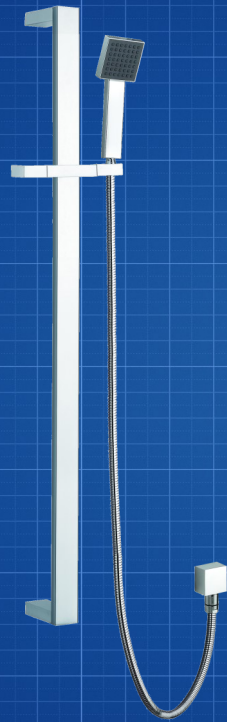

YSB-1009-1 Square Hand Shower With Rail

FEATURES & BENEFITS

- Durable chrome finish
- Designed for easy installation
- Solid Brass construction for long life
- Ergonomic, easy grip solid lever handle

COLOUR

- Chrome Finish

MANUFACTURING MATERIALS

- Solid Brass Construction

GUARANTEE

- All Alpine tapware come with
- 5 years on Tap body
- 2 years on cartridge
- 1 year on chrome finish
- 3 months on O-rings and Washers