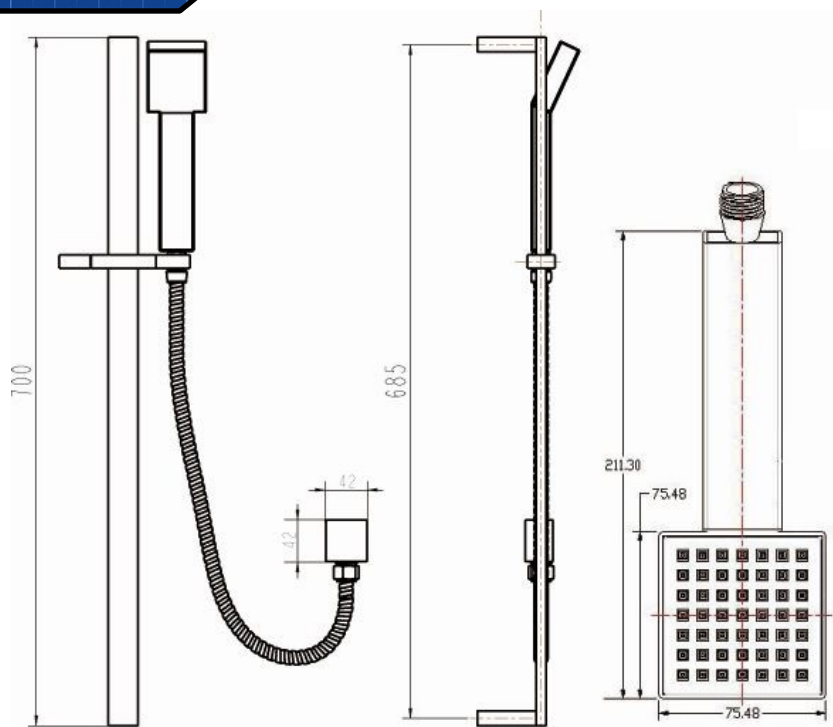

YSB-1009-1 Square Hand Shower With Rail

FEATURES & BENEFITS

- Durable chrome finish
- Designed for easy installation
- Solid Brass construction for long life
- Ergonomic, easy grip solid lever handle

COLOUR

- Chrome Finish

MANUFACTURING MATERIALS

- Solid Brass Construction

GUARANTEE

- All Alpine tapware come with
- 5 years on Tap body
- 2 years on cartridge
- 1 year on chrome finish
- 3 months on O-rings and Washers