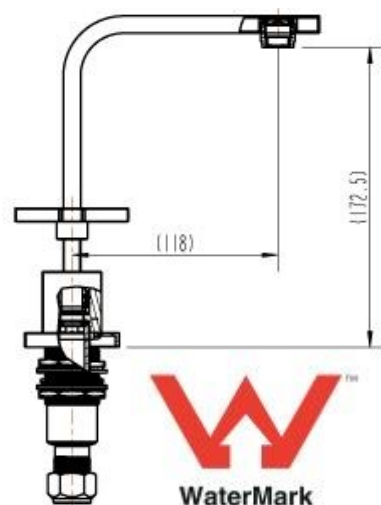

alpine

www.alpinekb.com.au