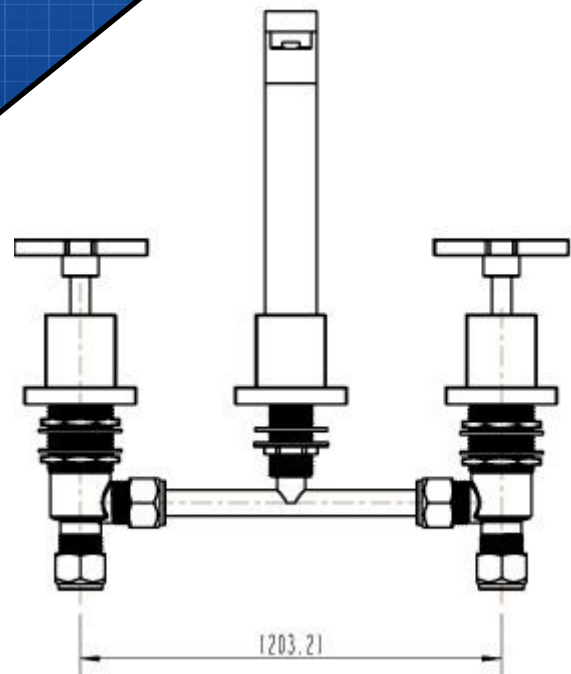

alpine

www.alpinekb.com.au