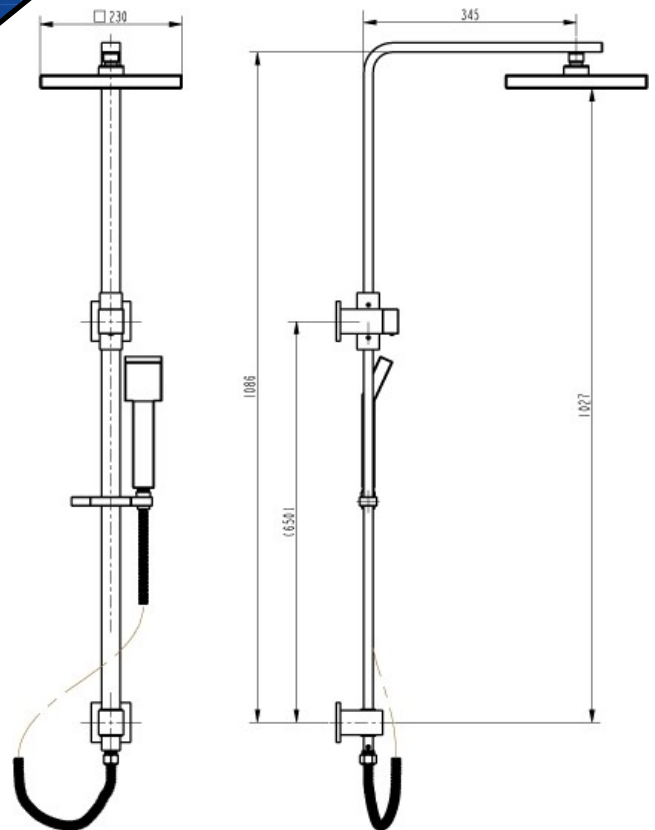

GUARANTEE

- All Alpine tapware come with
- 5 years on Tap body
- 2 years on cartridge
- 1 year on chrome finish
- 3 months on O-rings and Washers

Dimensions and set-outs are correct at the time of publication, however the manufacturer/ distributor takes no responsibility for printing errors.

The manufacturer/distributor reserves the right to vary specifications or delete models from their range without prior notification.