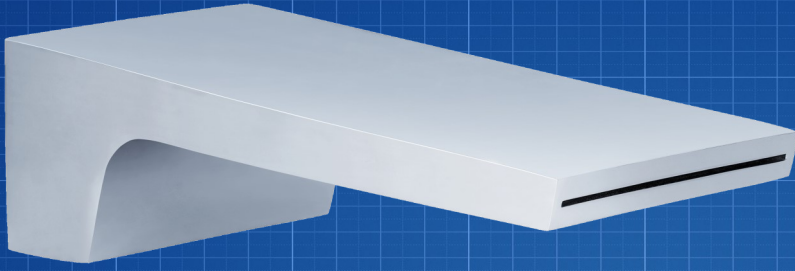

# Cube

## Cascade Bath Spout

### FEATURES & BENEFITS

- Durable chrome finish
- Designed for easy installation
- Solid Brass construction for long life